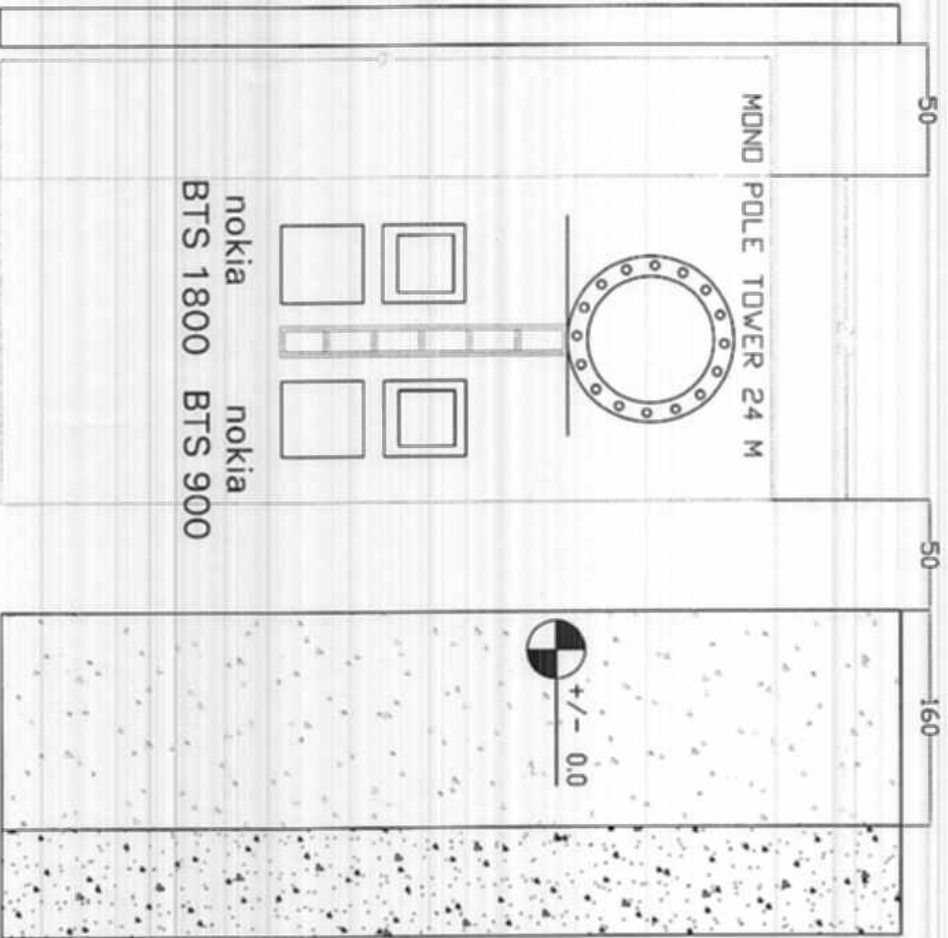

V SITE LOCATION

EXISTING SITE LOCATION

15

mobile communication compny of iran

Project : Mobile

Rev.	Designation	Date	Name	2010	Date	Name
				Drawn		
				Checked		
				Designed		

Hemmat sadaf

Scale: NS

Silaadr-dug

Site Address

Hemmat H.W in front of sadaf

site details

mobile communication company of iran

Project : Mobile				Scale: NS		Site Address	
		2010	Date	Hermat sadaf		Hermat H.W in front of sadaf	
		Drawn				site details	
		Checked				Page 2	
		Designed				of 2	
Rev.	Description	Date	Name				

use blockage to levelize the site area

MOND POLE TOWER 24 M
FOUNDATION

mobile communication company of iran

Project : Mobile				Scale: NS		Site Address	
2010				Hemmat sadaf		Hemmat H. # in front of sadaf	
Drawn				Date		Name	
Checked							
Designed							
Rev.	Description	Date	Name			Page 1	
						of 2	
site details							