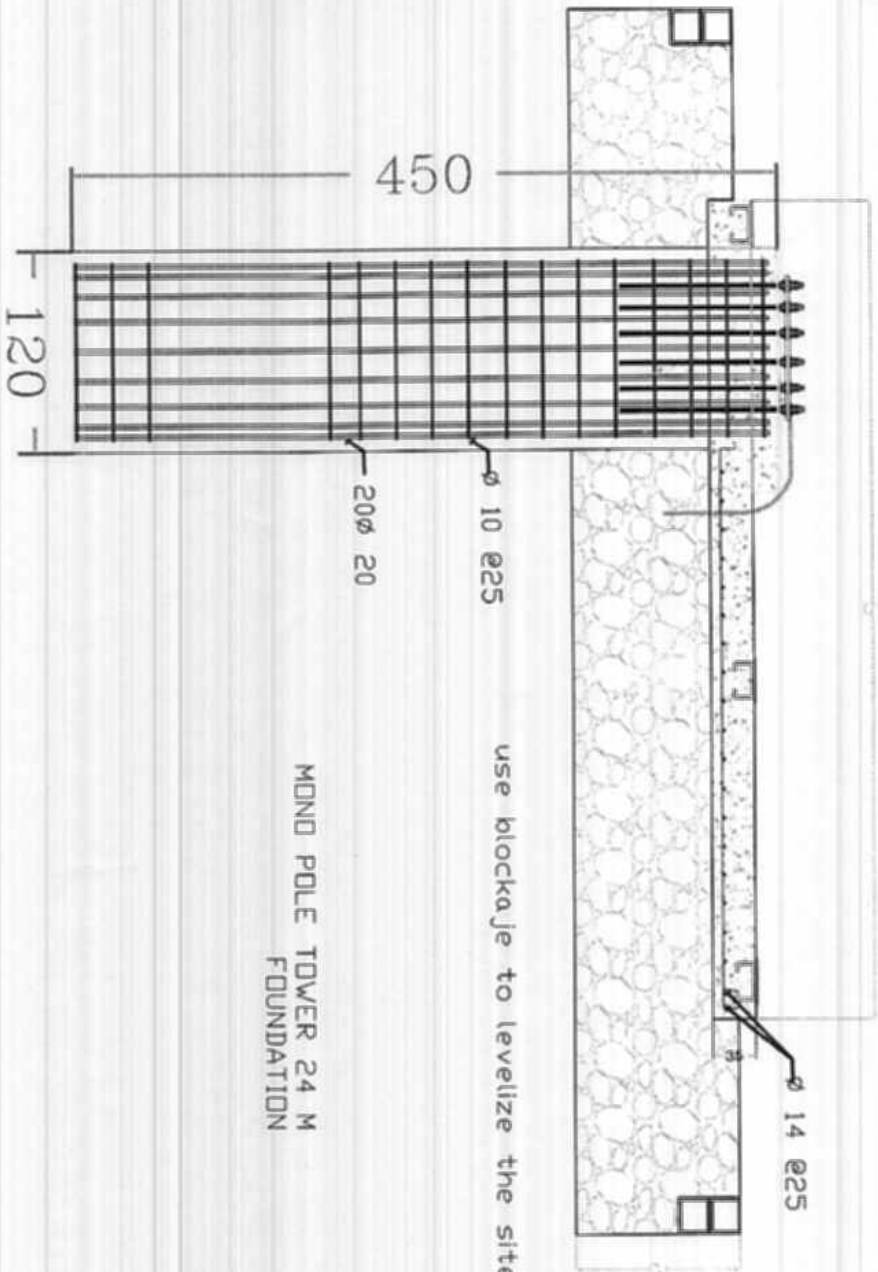

Silaadr-dug

Site Address

Hemmat H.W in front of sadaf

site details

mobile communication company of iran

Project : Mobile				Scale: NS		Site Address	
		2010	Date	Hermat sadaf		Hermat H.W in front of sadaf	
		Drawn				site details	
		Checked				Page 2	
		Designed				of 2	
Rev.	Description	Date	Name				

use blockage to levelize the site area

MOND POLE TOWER 24 M
FOUNDATION

mobile communication company of iran

Project : Mobile				Scale: NS		Site Address	
2010				Hemmat sadaf		Hemmat H. # in front of sadaf	
Drawn				Date		Name	
Checked							
Designed							
Rev.	Description	Date	Name			Page 1	
						of 2	
site details							